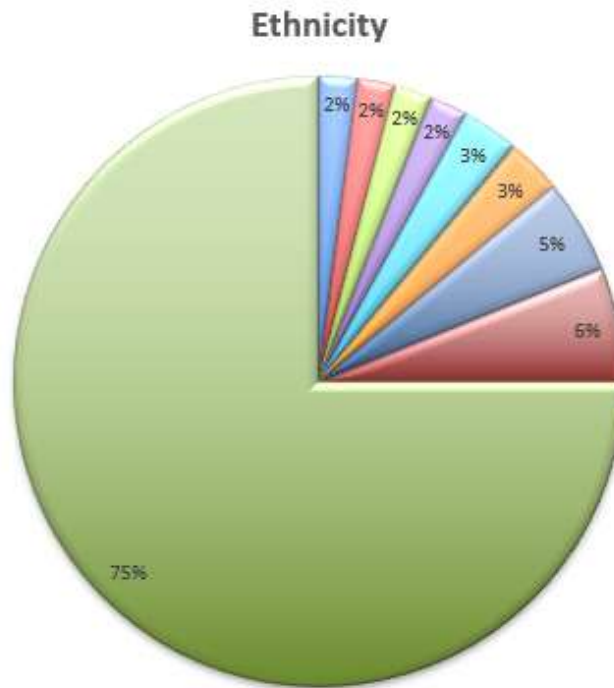

Diversity Data 2022

**Gender**

**Gender – same sex at birth**

**Age**

**Ethnicity**

- Asian/Asian British - Pakistani
- Not yet completed
- White - Irish

- Mixed/multiple ethnicity - Other
- Mixed/multiple ethnicity - White and Asian
- White - Other

- Asian/Asian British - Indian
- Prefer Not to Say
- White - British/English/Welsh/Northern Irish/Scottish

**Religion**

**Socio-economic background**

**Caring responsibility – primary carer**

**Caring responsibility – helper**