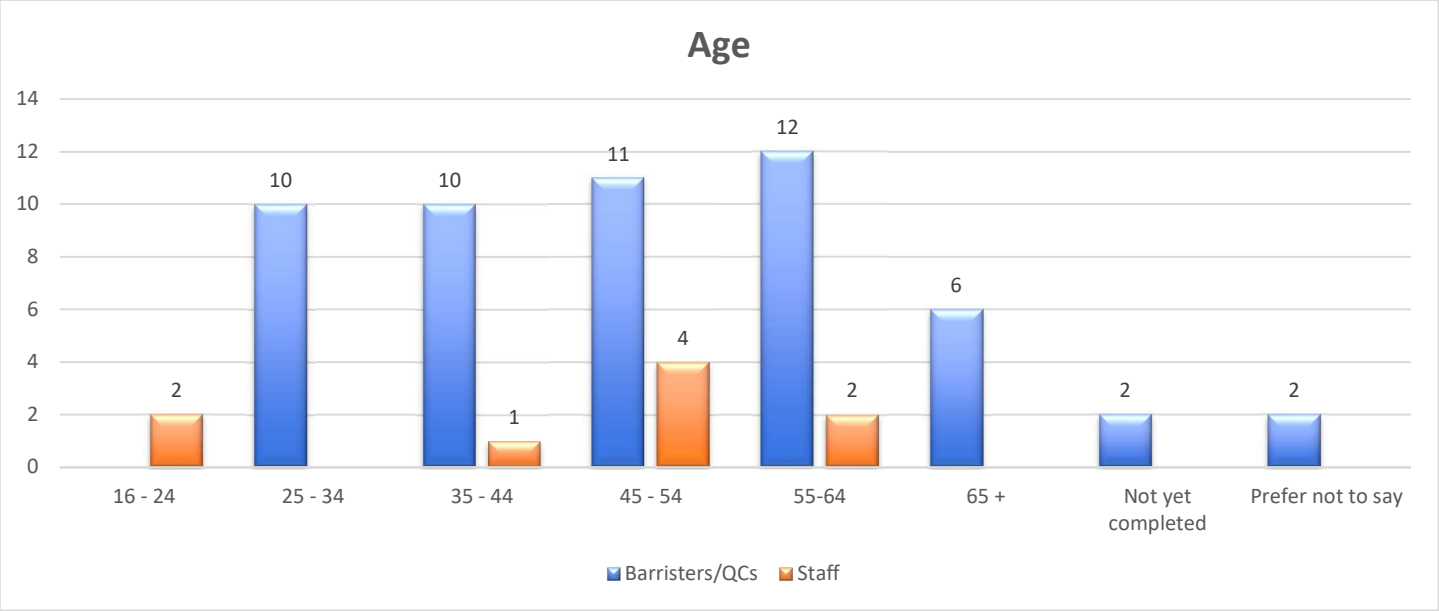

Diversity Data 2022

**Gender**

**Gender – same sex at birth**

**Age**

**Ethnicity**

- Asian/Asian British - Pakistani
- Not yet completed
- White - Irish

- Mixed/multiple ethnicity - Other
- Mixed/multiple ethnicity - White and Asian
- White - Other

**Sexual orientation**