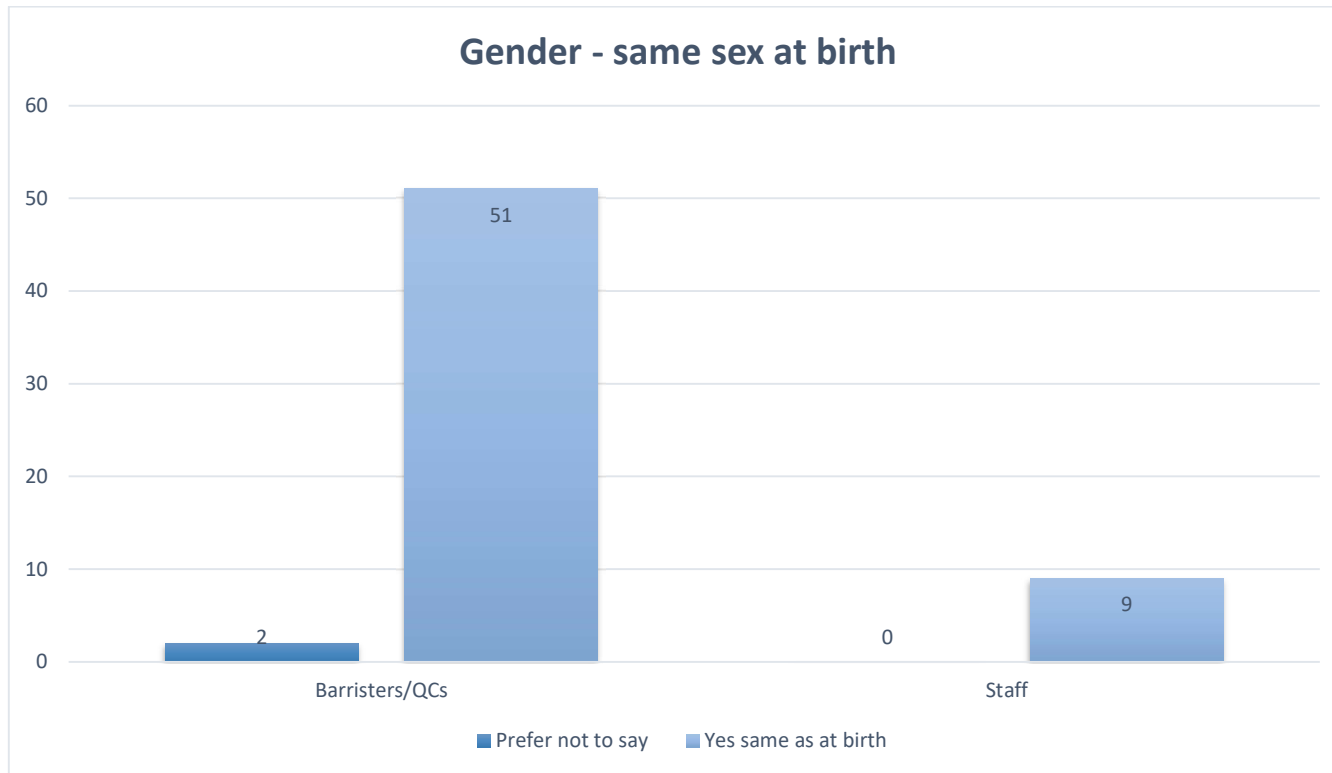

Diversity Data 2022

**Gender**

**Gender – same sex at birth**

**Age**

**Ethnicity**

- Asian/Asian British - Pakistani
- Not yet completed
- White - Irish

- Mixed/multiple ethnicity - Other
- Mixed/multiple ethnicity - White and Asian
- White - Other

- Asian/Asian British - Indian
- Prefer Not to Say
- White - British/English/Welsh/Northern Irish/Scottish

**Religion**

**Socio-economic background**

**Caring responsibility – primary carer**

**Caring responsibility – helper**

**Sexual orientation**