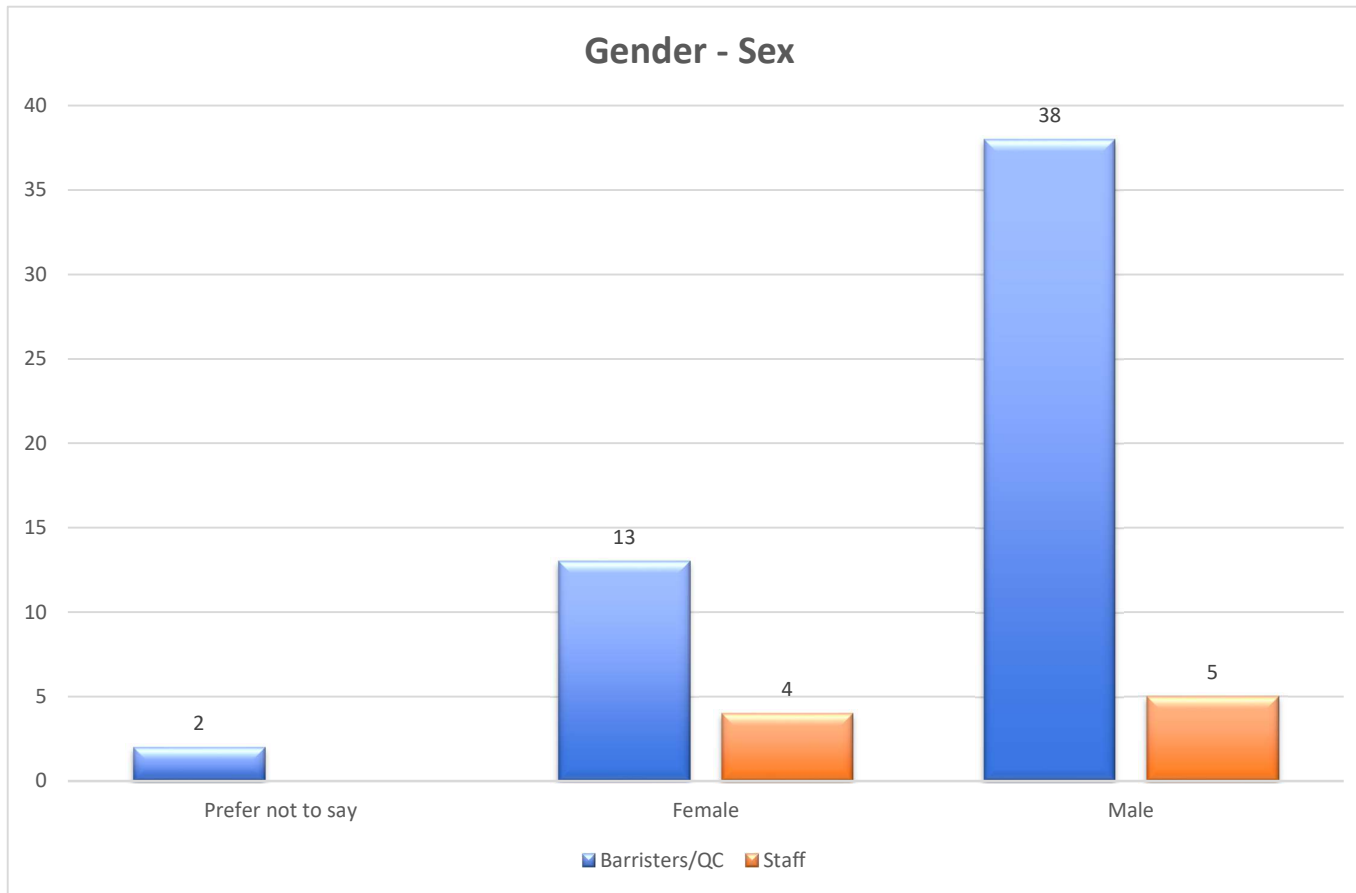

Diversity Data 2022

**Gender**

**Gender – same sex at birth**

**Age**

**Ethnicity**

- Asian/Asian British - Pakistani
- Not yet completed
- White - Irish

- Mixed/multiple ethnicity - Other
- Mixed/multiple ethnicity - White and Asian
- White - Other

**Sexual orientation**